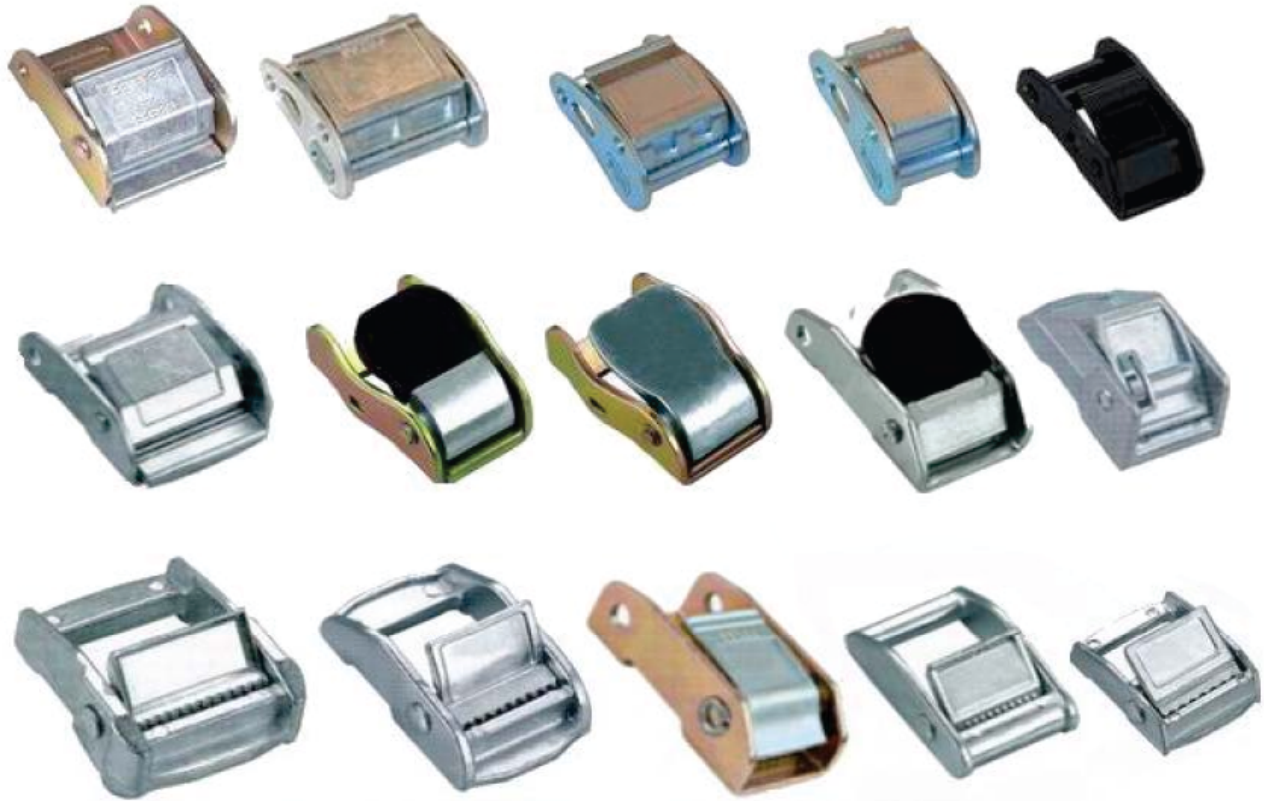

L&L

Swadeshi

LIFT AND LASH (P) LTD

Cam Buckle Assembly :

- We manufacture cam buckle assemblies in 25mm and 50mm verities.
- These are used for quick and light duty operations
- Available in various end fittings