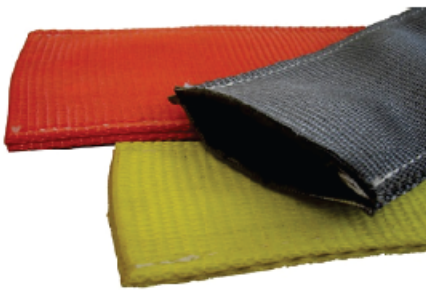

LIFT AND LASH (P) LTD

Sleeves And Corner Protectors:

We are offering a wide range of Sleeves For Lifting Slings. Our products are also available with Anti Cut & Anti Abrasive protection sleeves used to protect against any cutting/shearing of the belts due to sharp edge on the load and frictional wear & tear.

Anti Abrasive Sleeves

Cut Resistant Thin Pu Sleeves

Pu Moulded Heavy Duty Cut Resistant Sleeves